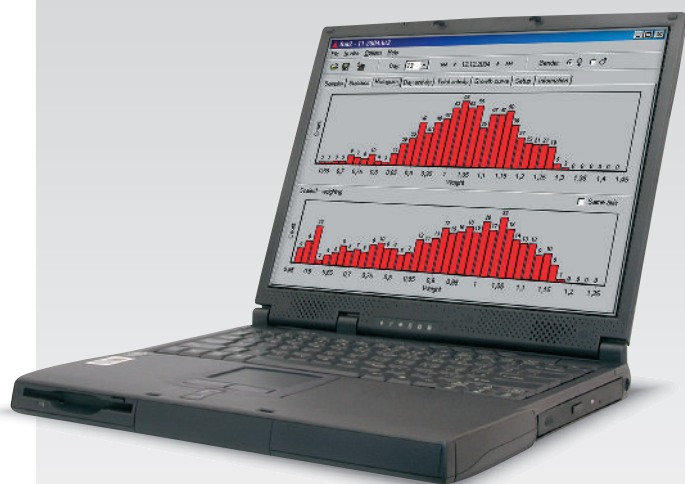

▲
Komunikacja GSM
Worldwide data collection using GSM

▲
Zaawansowane oprogramowanie komputerowe
Statistics processed on a PC